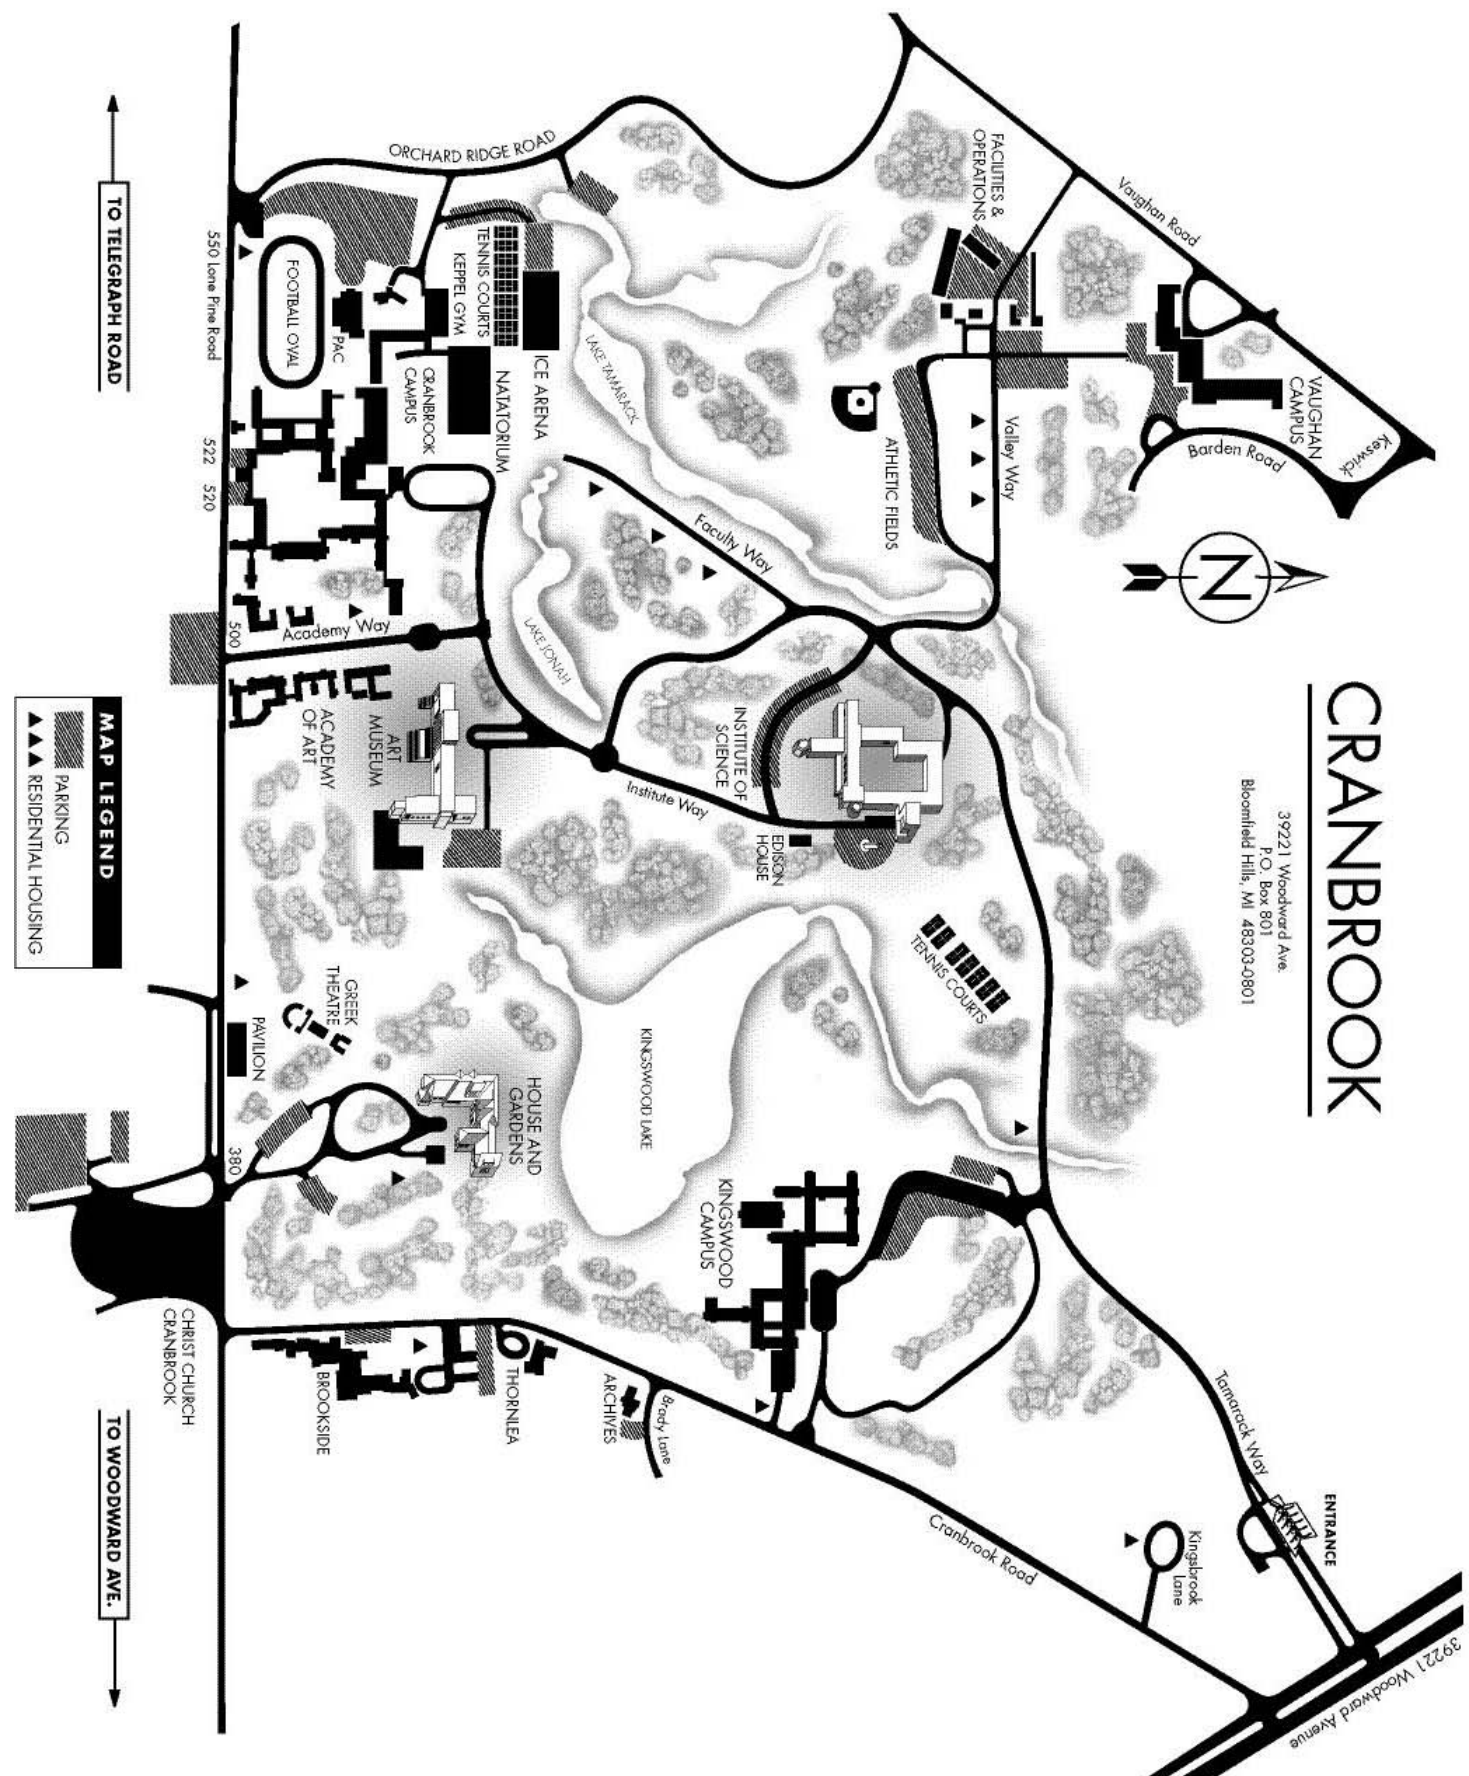

SCHOOLS

Directions to the Cranbrook Schools Campus

Lone Pine Road

From I-696, exit onto northbound Telegraph. Turn right onto Lone Pine Road east.

From I-75, exit onto westbound Big Beaver. Turn right onto Woodward Avenue north. Turn left onto Lone Pine Road west.

Directions to Archives

From Lone Pine Road, turn south onto Cranbrook Road. Visitor parking is available in lot behind Archives building at 191 Cranbrook Road (on the right). Overflow parking along Brady Lane.

Directions to Archives Reception Room

From the parking lot, take path on south side of building to the front porch and front door. The Reception Room is through the first door on the left.

CRANBROOK

39221 Woodward Ave.
P.O. Box 801
Bloomfield Hills, MI 48303-0801

MAP LEGEND

- PARKING
- RESIDENTIAL HOUSING