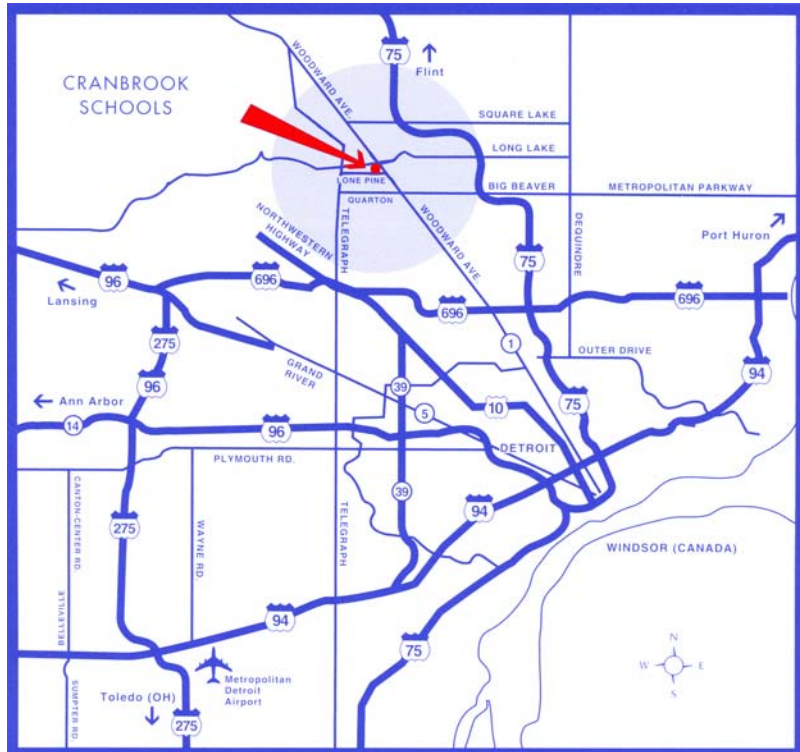

SCHOOLS

Directions to the Cranbrook Schools Campus

Lone Pine Road

From I-696, exit onto northbound Telegraph. Turn right onto Lone Pine Road east.

From I-75, exit onto westbound Big Beaver. Turn right onto Woodward Avenue north. Turn left onto Lone Pine Road west.

Directions to Archives

From Lone Pine Road, turn south onto Cranbrook Road. Visitor parking is available in lot behind Archives building at 191 Cranbrook Road (on the right). Overflow parking along Brady Lane.